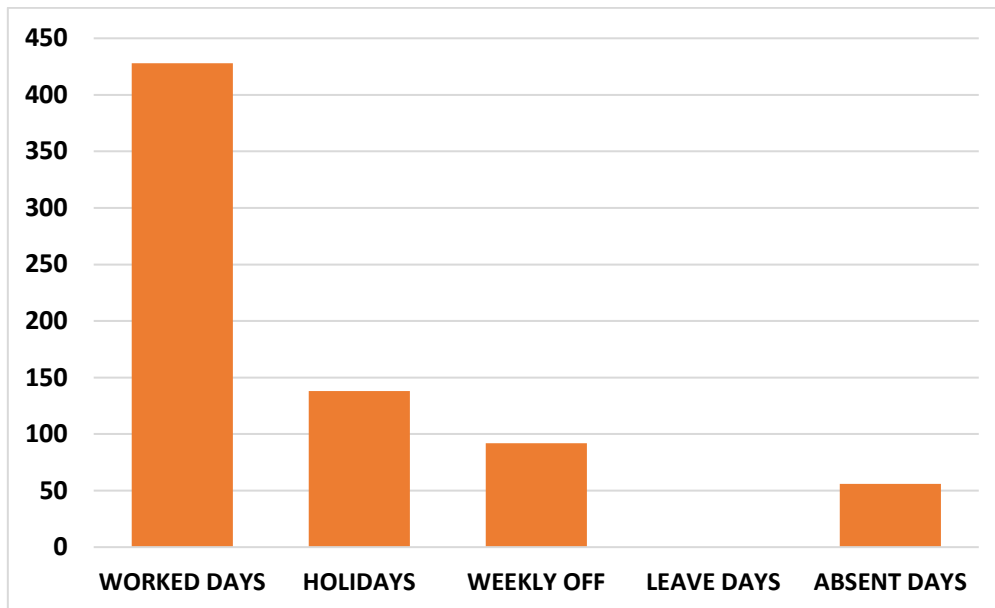

GURU NANAK EDUCATION COLLEGE, GOPALPUR

**ANALYSIS OF ATTENDANCE OF STUDENTS FOR THE MONTH OF
OCTOBER 2019**

BATCH - ATTENDANCE OF 1ST SEMESTER

BATCH - ATTENDANCE OF 3RD SEMESTER