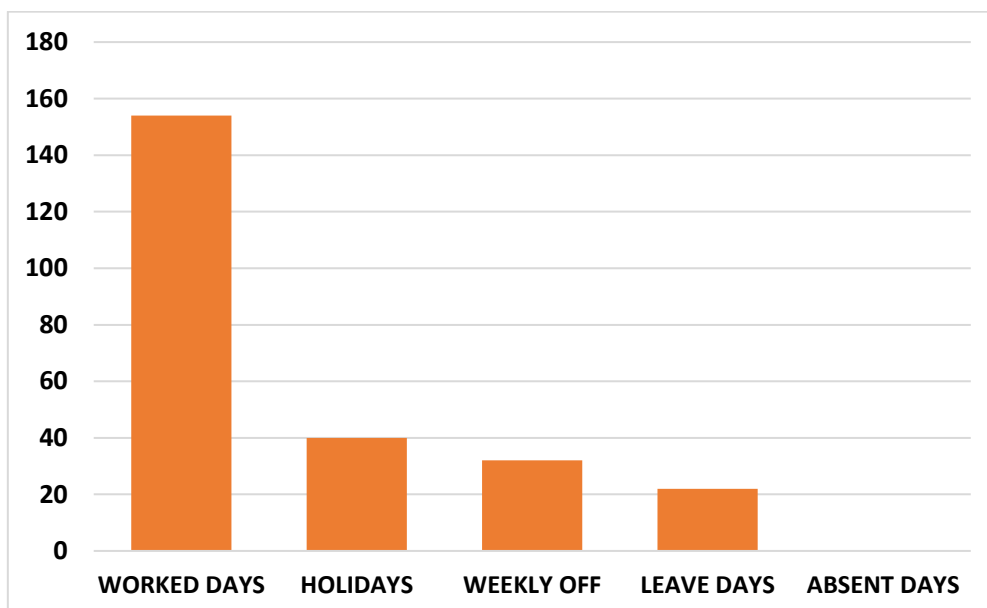

GURU NANAK EDUCATION COLLEGE, GOPALPUR

**ANALYSIS OF ATTENDANCE OF STUDENTS FOR THE MONTH OF
OCTOBER 2019**

BATCH - ATTENDANCE OF 1ST SEMESTER

BATCH - ATTENDANCE OF 3RD SEMESTER